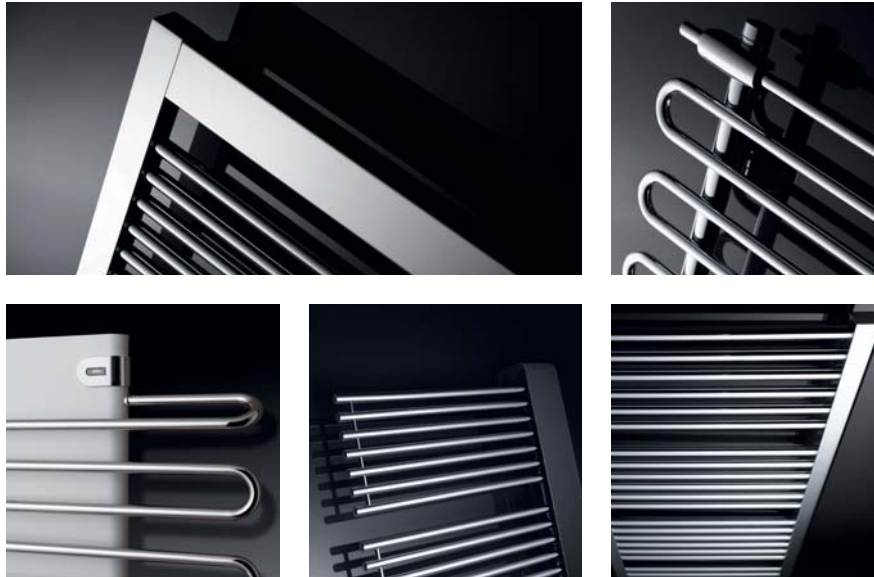

CHROME COLLECTION

Kermi Chrome Collection.
Brilliance for a discerning ambience.

Elegant chrome finish available for Jive®, Credo-Half®, Icaro®, Credo-Uno®, Basic®-50, Basic®-50 R, B24-S and B24-R turn Kermi design radiators into brilliant highlights in every sophisticated ambience. Straight and classic or dynamically curved. Modern style, with solid brilliance or in stunning contrast to the distinctive panel design. Either connected to the central heating system, with an additional electric heating rod or for all-electric operation.